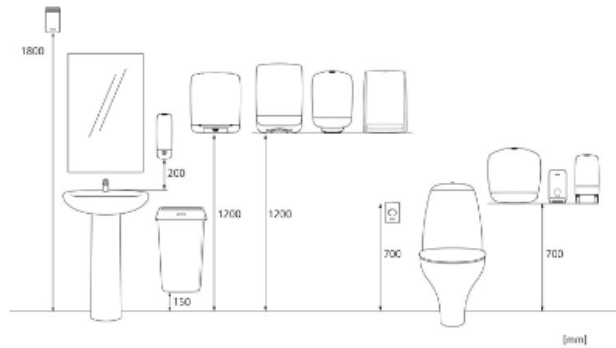

# Katrin Toilet 2-Roll Dispenser - Stainless Steel

989706

- Elegant dispenser for conventional toilet rolls
- Holds 2 toilet rolls
- The maximum width for a toilet roll in this dispenser is 10 cm
- Brushed stainless steel (silver)
- Robust and reliable
- Inspection window shows when it is time to refill the paper
- Simple to load
- Simple installation
- Lockable

### Product / Consumer pack

x 115 mm

y 290 mm

z 127 mm

Stainless steel

0.97 kg

### Transport pallet

x 800 mm

y 1230 mm

z 1200 mm

168

206.84 kg

7316977989709

## Measurements and installing