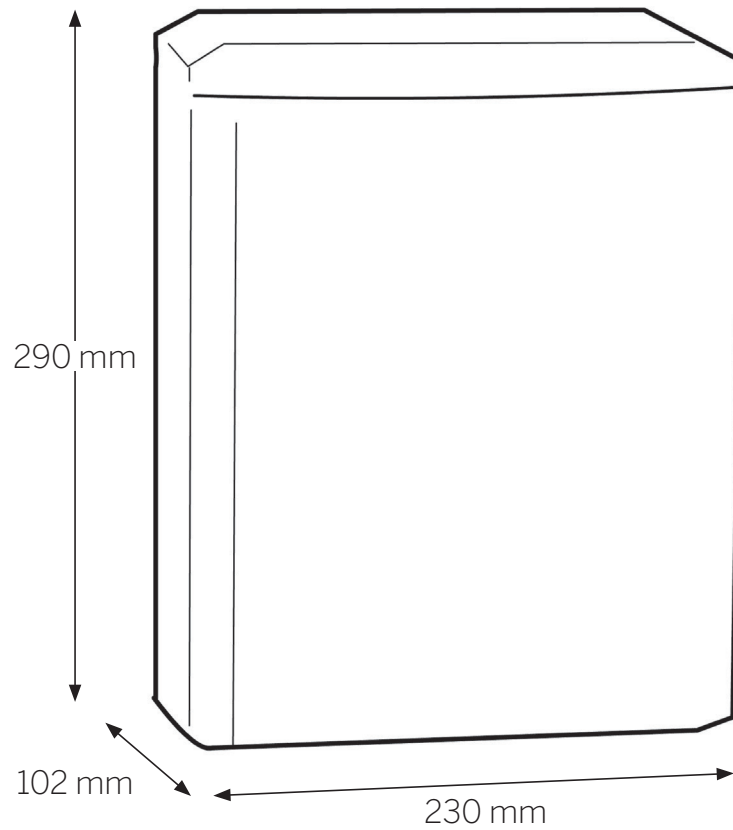

993155

KATRIN Hygiene Bin 6L – Metal

For cleaning instructions, please visit katrin.com