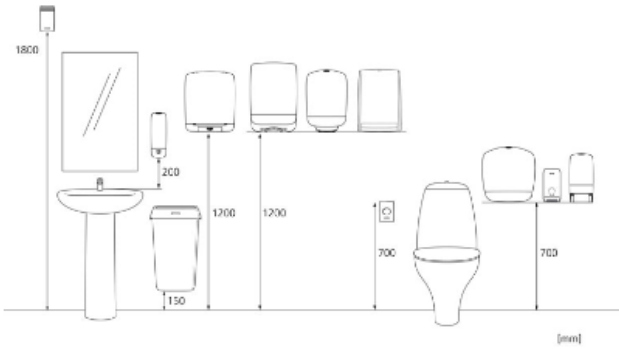

Product / Consumer pack

x 299 mm

y 434 mm

z 234 mm

Black

2.78 kg

Transport pack

x 435 mm

z 1200 mm

72

258.718 kg

6414300104445

Measurements and installing**Related products**

460218
Katrin Basic System
towel M Blue

460201
Katrin Basic System
towel M

460102
Katrin Classic
System towel M2