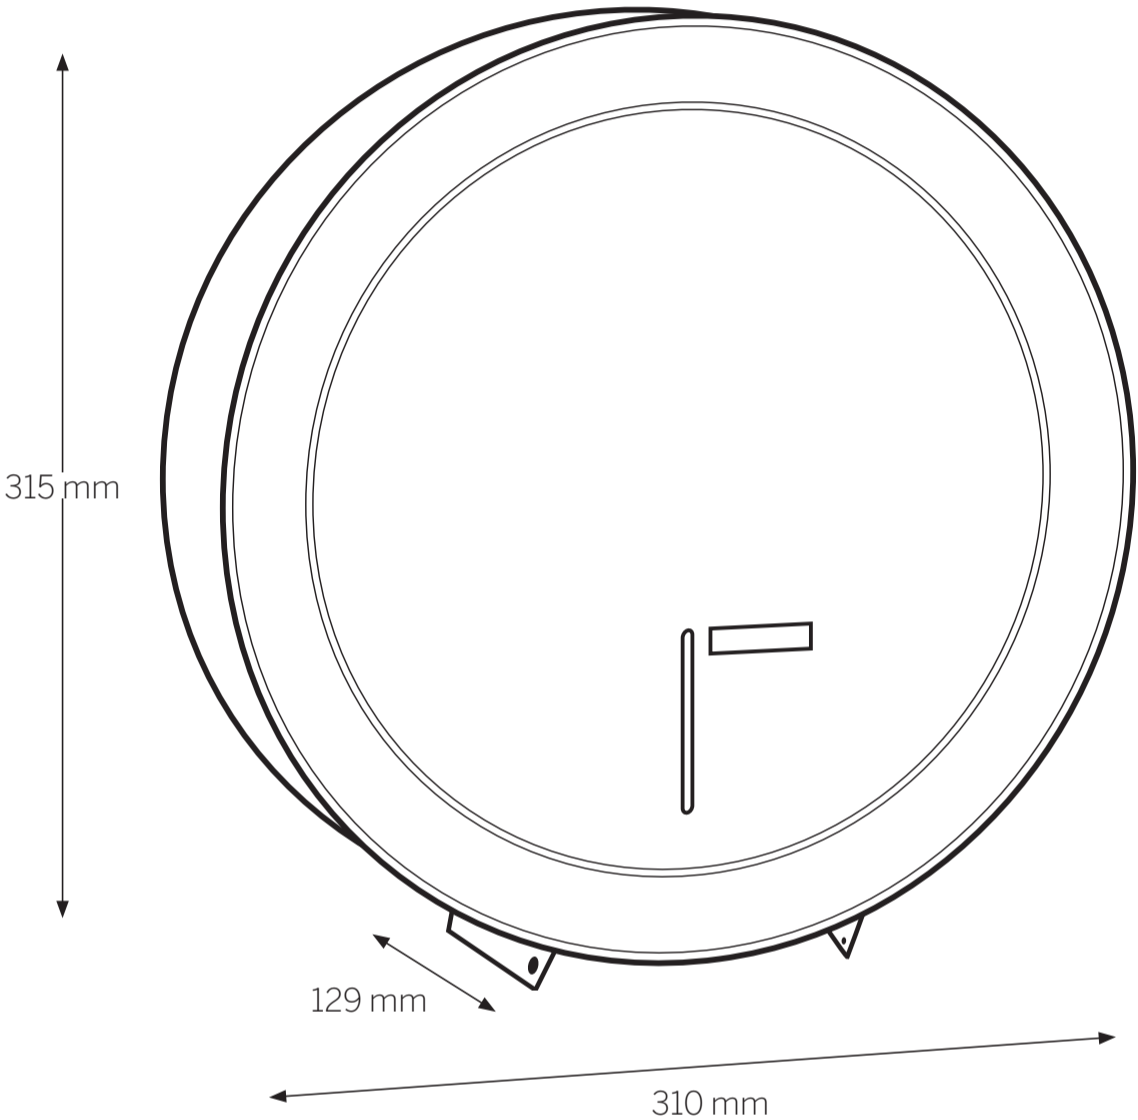

# 992967, 997016

KATRIN Gigant L Dispenser – Metal

For cleaning instructions, please visit [katrin.com](http://katrin.com)