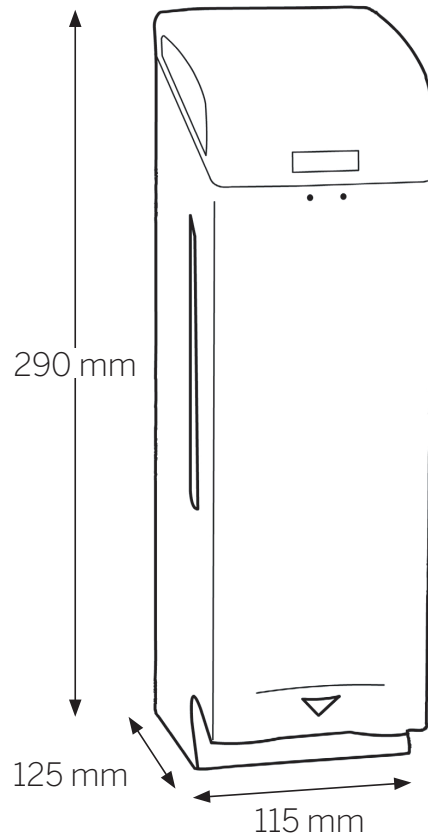

989706

KATRIN Toilet 2-Roll Dispenser – Metal

For cleaning instructions, please visit katrin.com