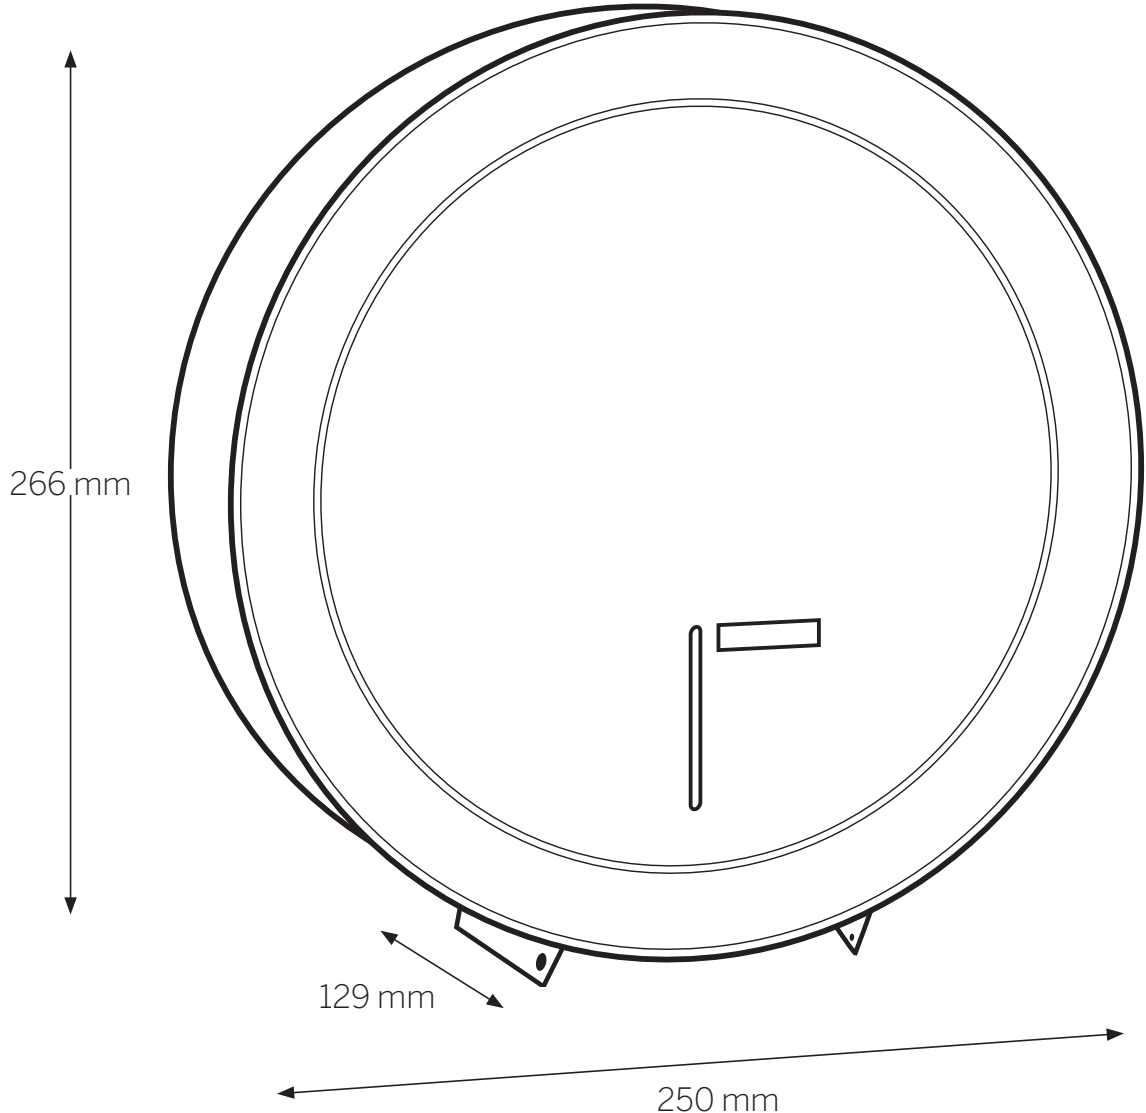

989660, 989516

KATRIN Gigant S Dispenser – Metal

For cleaning instructions, please visit katrin.com