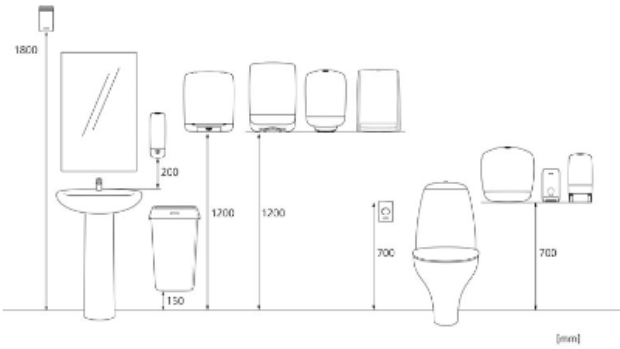

ISO9001 ISO14001

Product / Consumer pack

x 275 mm
y 330 mm
z 132 mm

Stainless steel

2.11 kg

Transport pack

x 345 mm
y 150 mm
z 285 mm

1

2.3 kg

6414300988366

Transport pallet

x 800 mm
y 1200 mm
z 1200 mm

56

154.2 kg

6414305988361

Measurements and installing