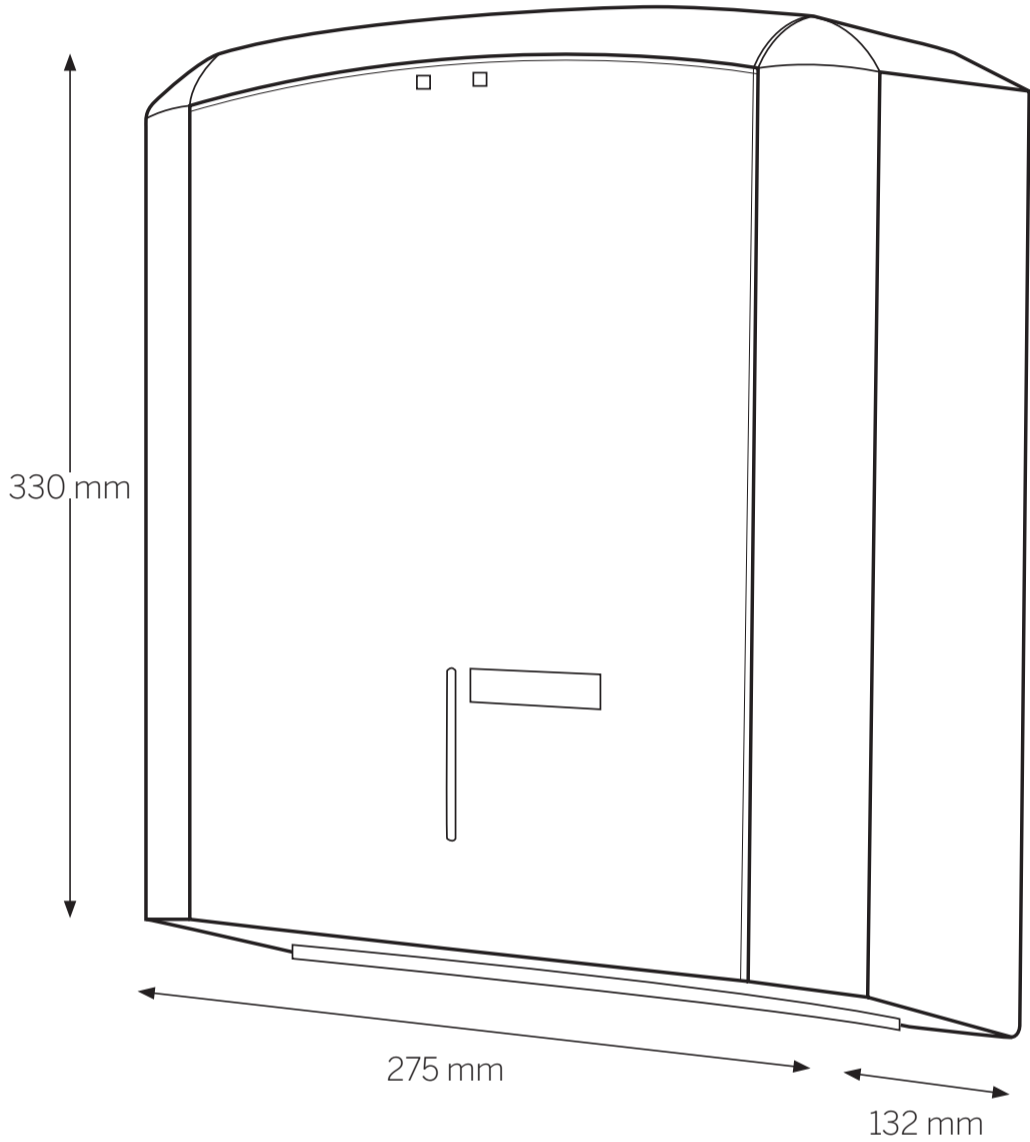

988366, 988113

KATRIN Hand Towel M Dispenser – Metal

For cleaning instructions, please visit katrin.com