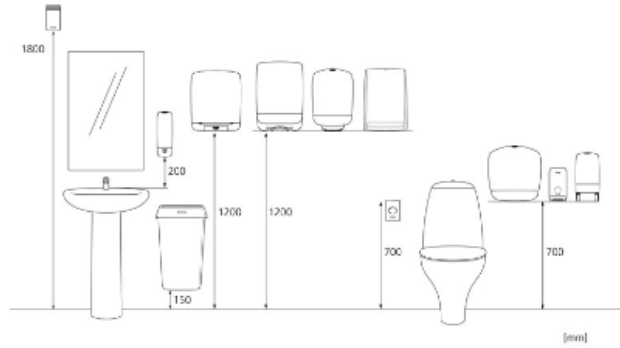

y 1310 mm

z 1200 mm

32

134.2 kg

6414307993103

Measurements and installing**Related products**

447627
Katrin Plus Hand
Towel Roll M2

464414
Katrin Classic Hand
Towel Roll M2 Blue
Laminated