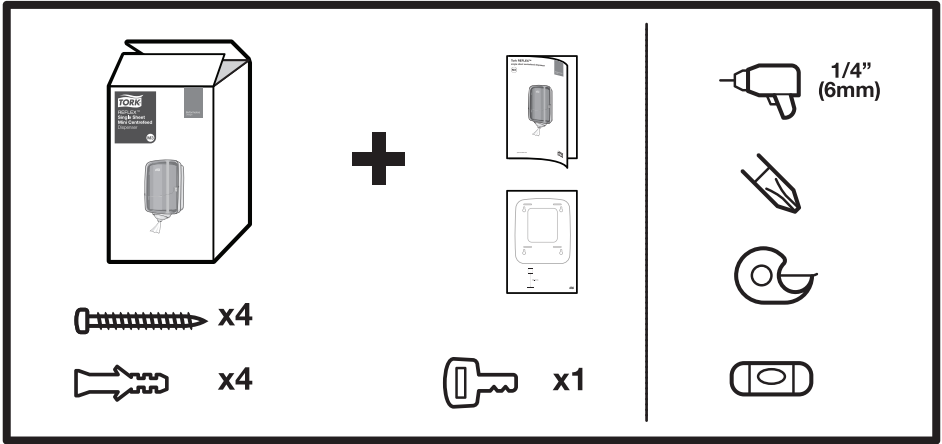

Tork REFLEX™

Single sheet centrefeed dispenser

Performance
Design

M3

Tork Centrefeed Dispenser

Tork Centrefeed Dispenser

4

5

6

7

Cleaning instructions

- Clean dispenser with mild detergent and soft cloth

Accessories

- Tork Reflex Mounting bracket (473102)