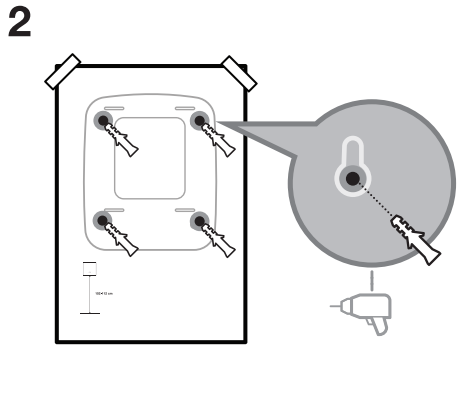

Tork REFLEX™

Single sheet centrefeed dispenser

Performance
Design

M3

Tork Centrefeed Dispenser

Tork Centrefeed Dispenser

4

5

6

7

Cleaning instructions

- Clean dispenser with mild detergent and soft cloth

Accessories

- Tork Reflex Mounting bracket (473102)