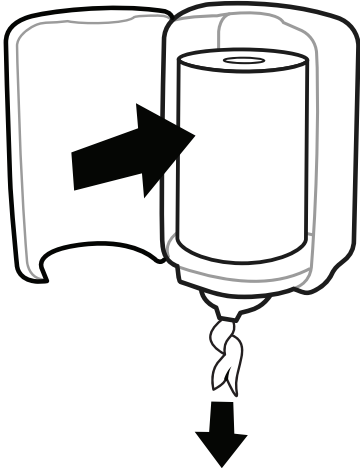

Tork REFLEX™

Single sheet centrefeed dispenser

Performance
Design

M3

Tork Centrefeed Dispenser

Tork Centrefeed Dispenser

4

5

6

7

Cleaning instructions

- Clean dispenser with mild detergent and soft cloth

Accessories

- Tork Reflex Mounting bracket (473102)