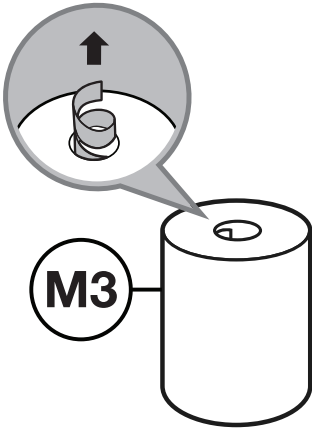

Tork REFLEX™

Single sheet centrefeed dispenser

Performance
Design

M3

Tork Centrefeed Dispenser

Tork Centrefeed Dispenser

4

5

6

7

Cleaning instructions

- Clean dispenser with mild detergent and soft cloth

Accessories

- Tork Reflex Mounting bracket (473102)