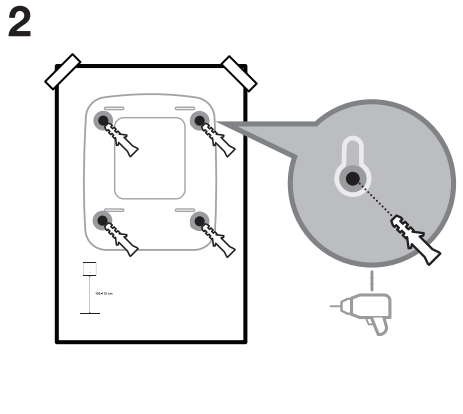

Tork REFLEX™

Single sheet centrefeed dispenser

Performance
Design

M3

Tork Centrefeed Dispenser

Tork Centrefeed Dispenser

4

5

6

7

Cleaning instructions

- Clean dispenser with mild detergent and soft cloth

Accessories

- Tork Reflex Mounting bracket (473102)