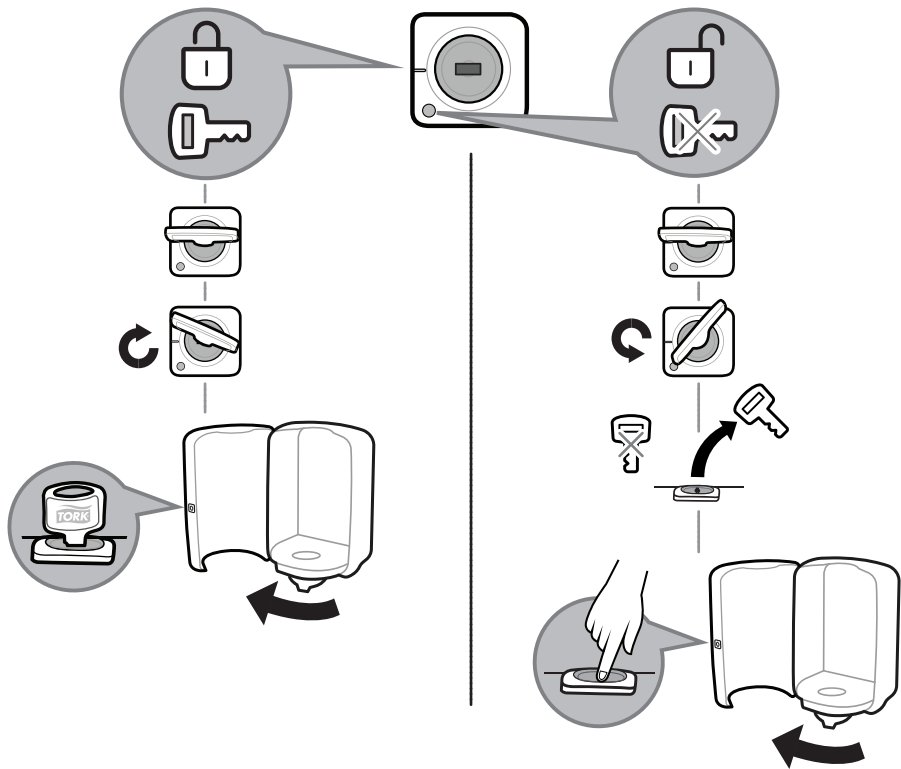

Tork REFLEX™

Single sheet centrefeed dispenser

Performance
Design

M3

Tork Centrefeed Dispenser

Tork Centrefeed Dispenser

4

5

6

7

Cleaning instructions

- Clean dispenser with mild detergent and soft cloth

Accessories

- Tork Reflex Mounting bracket (473102)