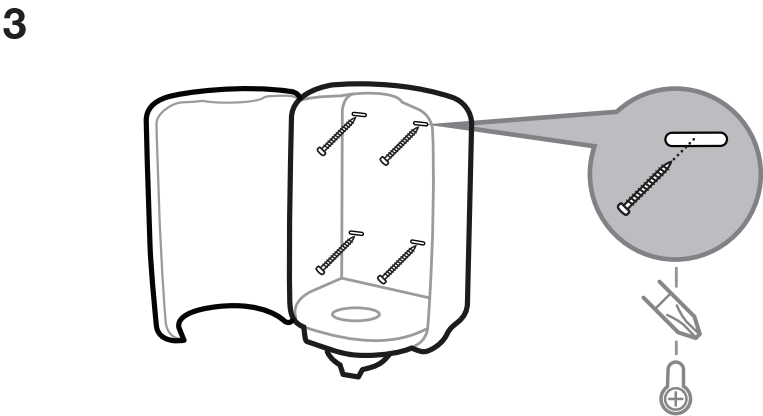

Tork REFLEX™

Single sheet centrefeed dispenser

Performance
Design

M3

Tork Centrefeed Dispenser

Tork Centrefeed Dispenser

4

5

6

7

Cleaning instructions

- Clean dispenser with mild detergent and soft cloth

Accessories

- Tork Reflex Mounting bracket (473102)