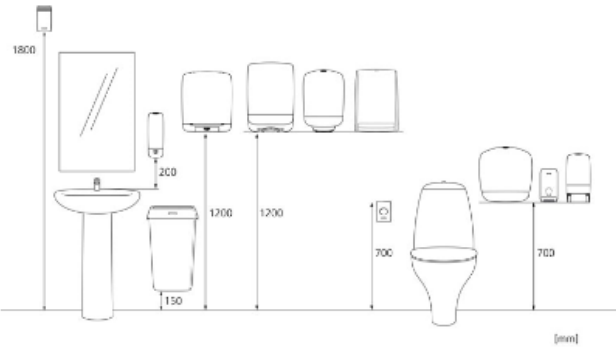

Katrin Hand Towel M Dispenser - White Metal

988113

- Elegant dispenser for Hand Towels
- Holds 2-3 sleeves
- Brushed steel (white)
- Robust and reliable
- Inspection window shows when it is time to refill the paper
- Simple to load
- Simple to install, load and maintain
- Lockable

ISO9001 ISO14001

Product / Consumer pack

x 275 mm
y 330 mm
z 132 mm

White

2.01 kg

Transport pack

x 345 mm
y 150 mm
z 285 mm

1

2.2 kg

6414300988113

Transport pallet

x 800 mm
y 1200 mm
z 1200 mm

56

148.2 kg

6414305988118

Measurements and installing