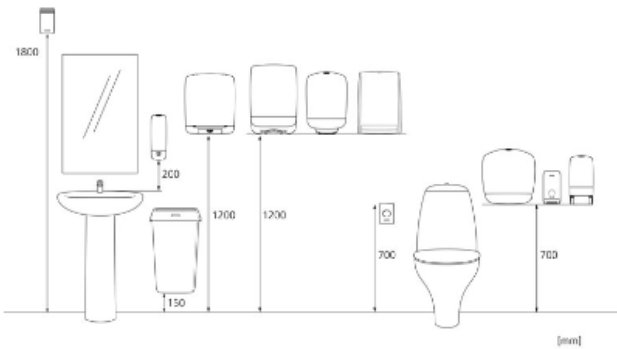

ISO9001

Product / Consumer pack

x 186 mm

y 344 mm

z 174 mm

Black

0.978 kg

Transport pack

y 1218 mm

z 1200 mm

72

110.254 kg

6414300092117

Measurements and installing

Related products

464806
**Katrin Plus Hand
Towel Roll S2
Coreless Low Pallet**