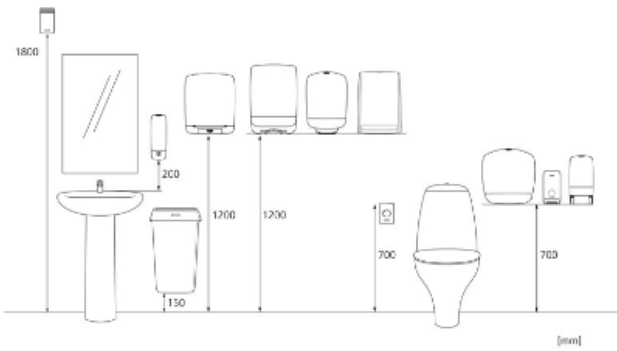

Product / Consumer pack

x 299 mm

y 434 mm

z 234 mm

White

2.78 kg

Transport pack

x 435 mm

z 1200 mm

72

258.718 kg

6414300093718

Measurements and installing

Related products

460218
Katrin Basic System
towel M Blue

460201
Katrin Basic System
towel M