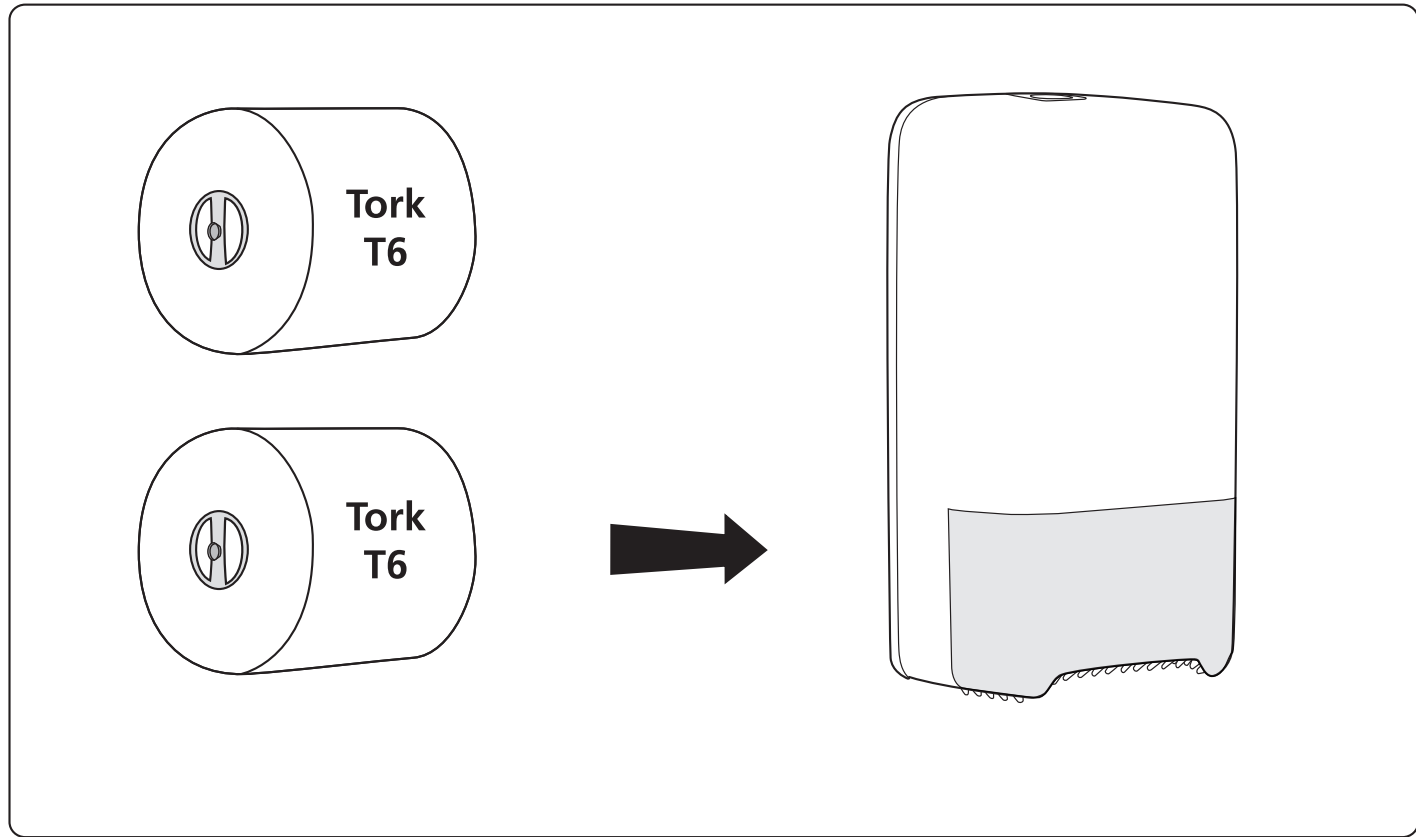

# Twin Mid-Size Toilet Roll Dispenser

T6

Elevation  
Design

2.

3.

4.

5.

1.