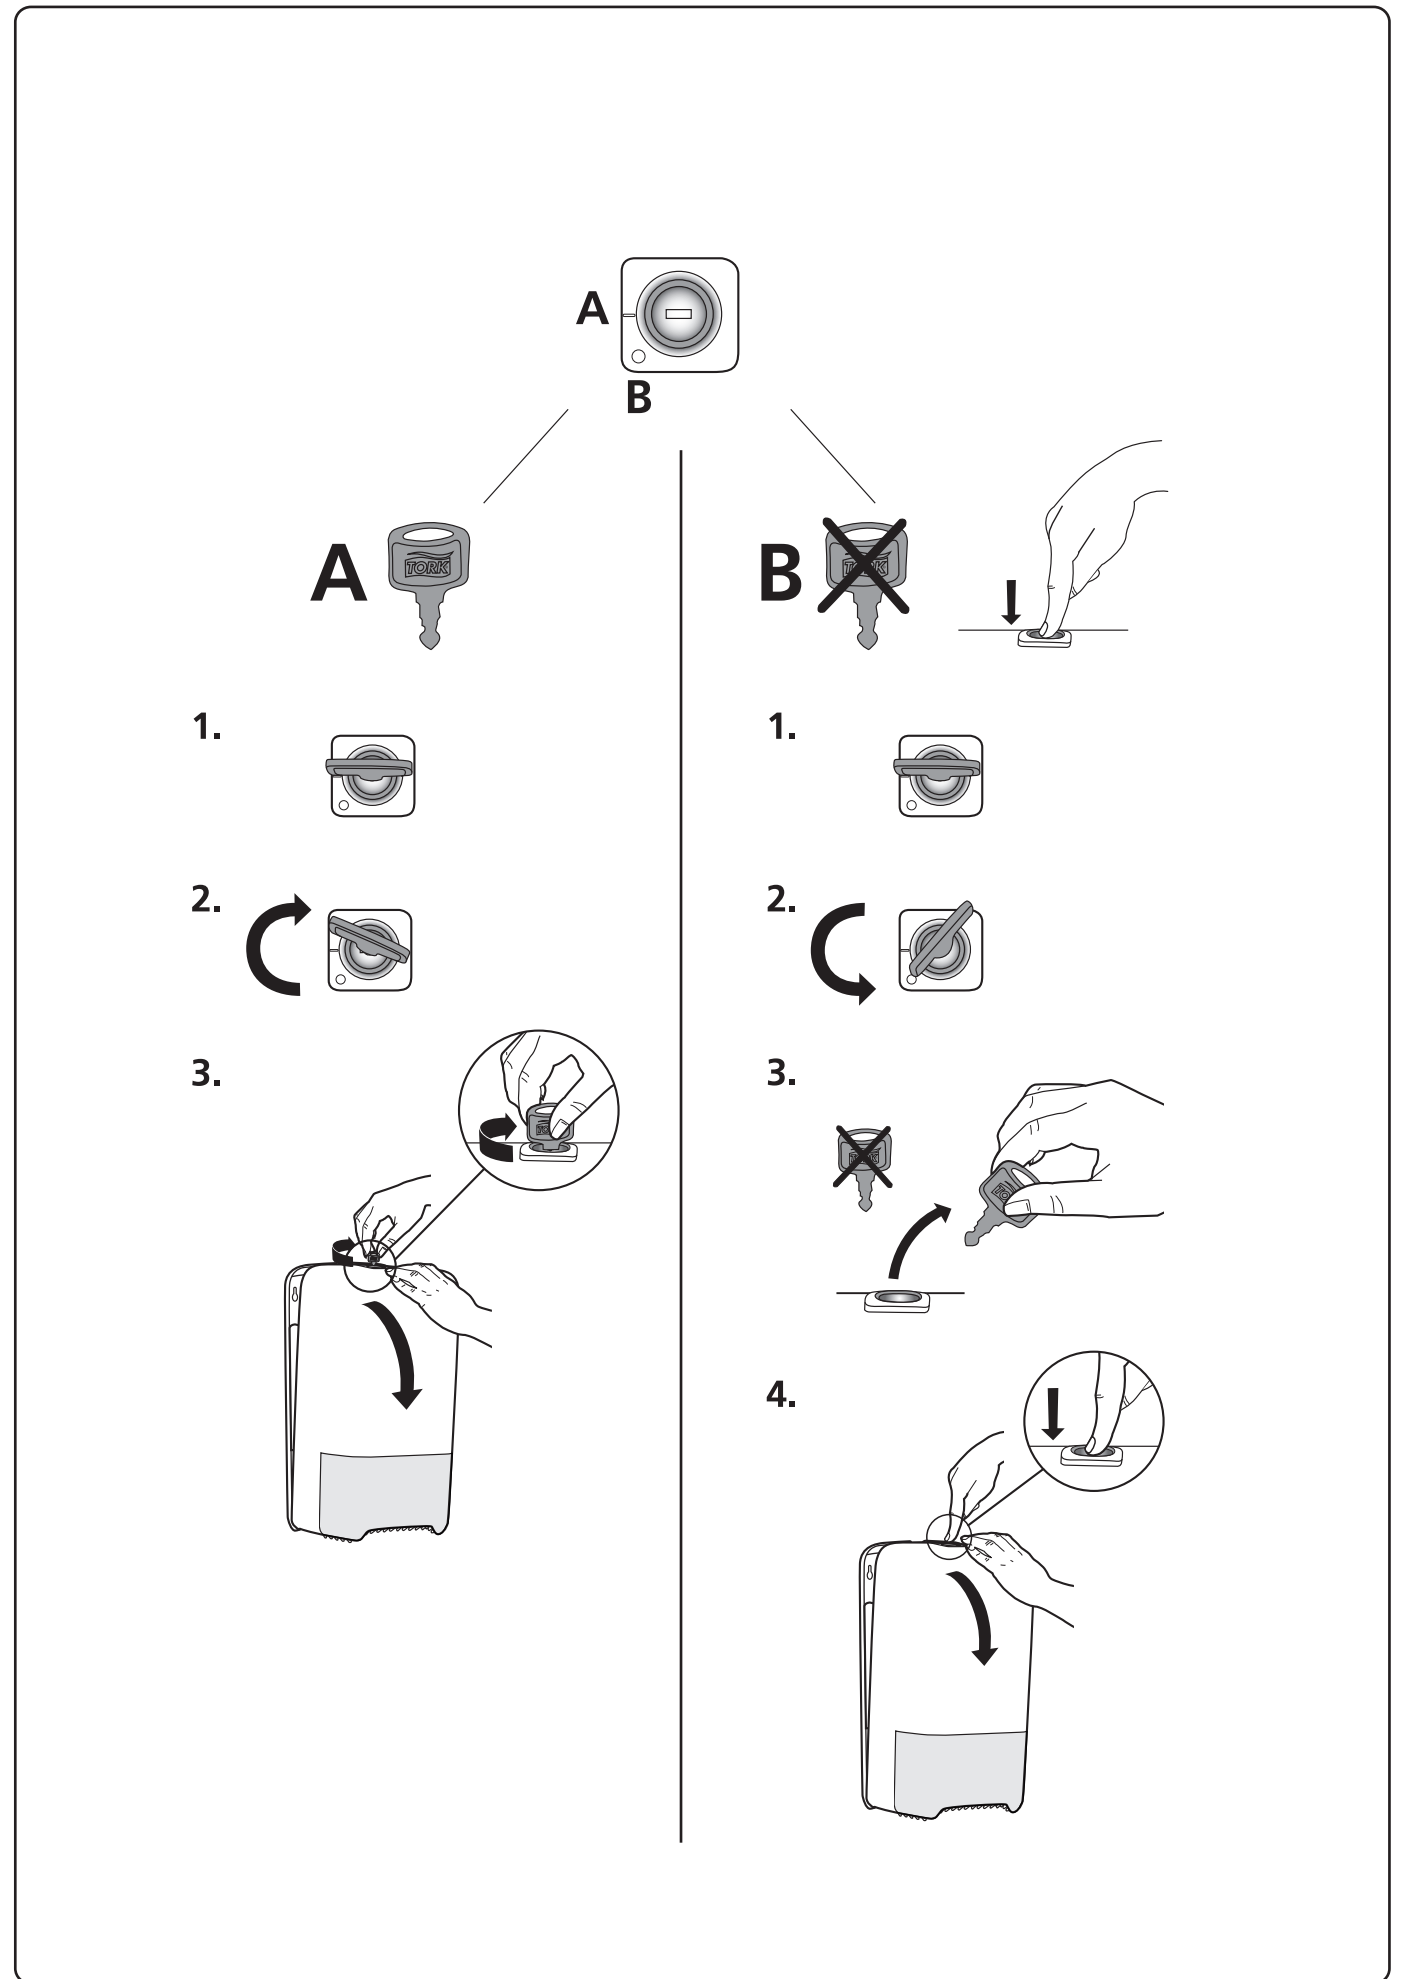

# Twin Mid-Size Toilet Roll Dispenser

T6

Elevation  
Design

2.

3.

4.

5.

1.