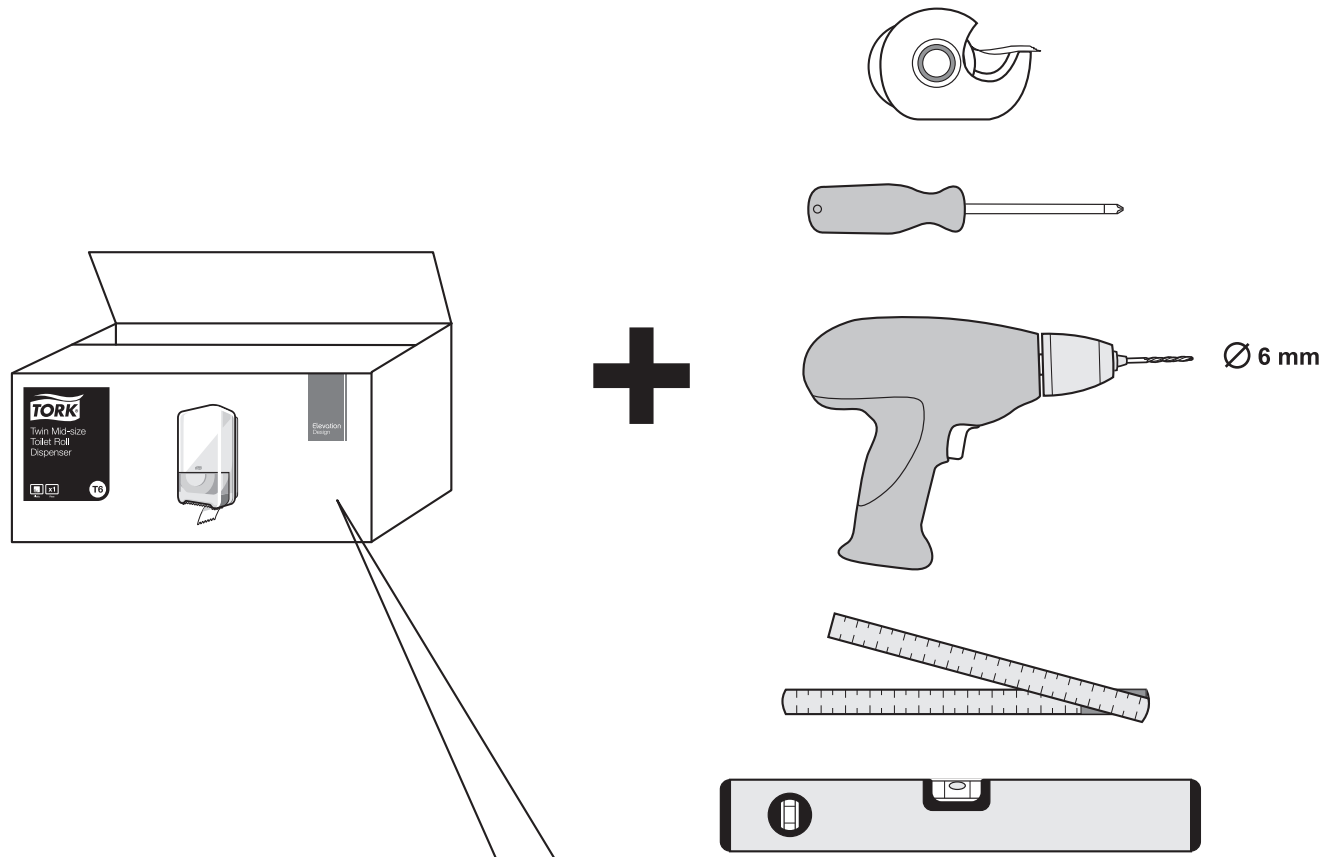

# Twin Mid-Size Toilet Roll Dispenser

T6

Elevation  
Design

2.

3.

4.

5.

1.