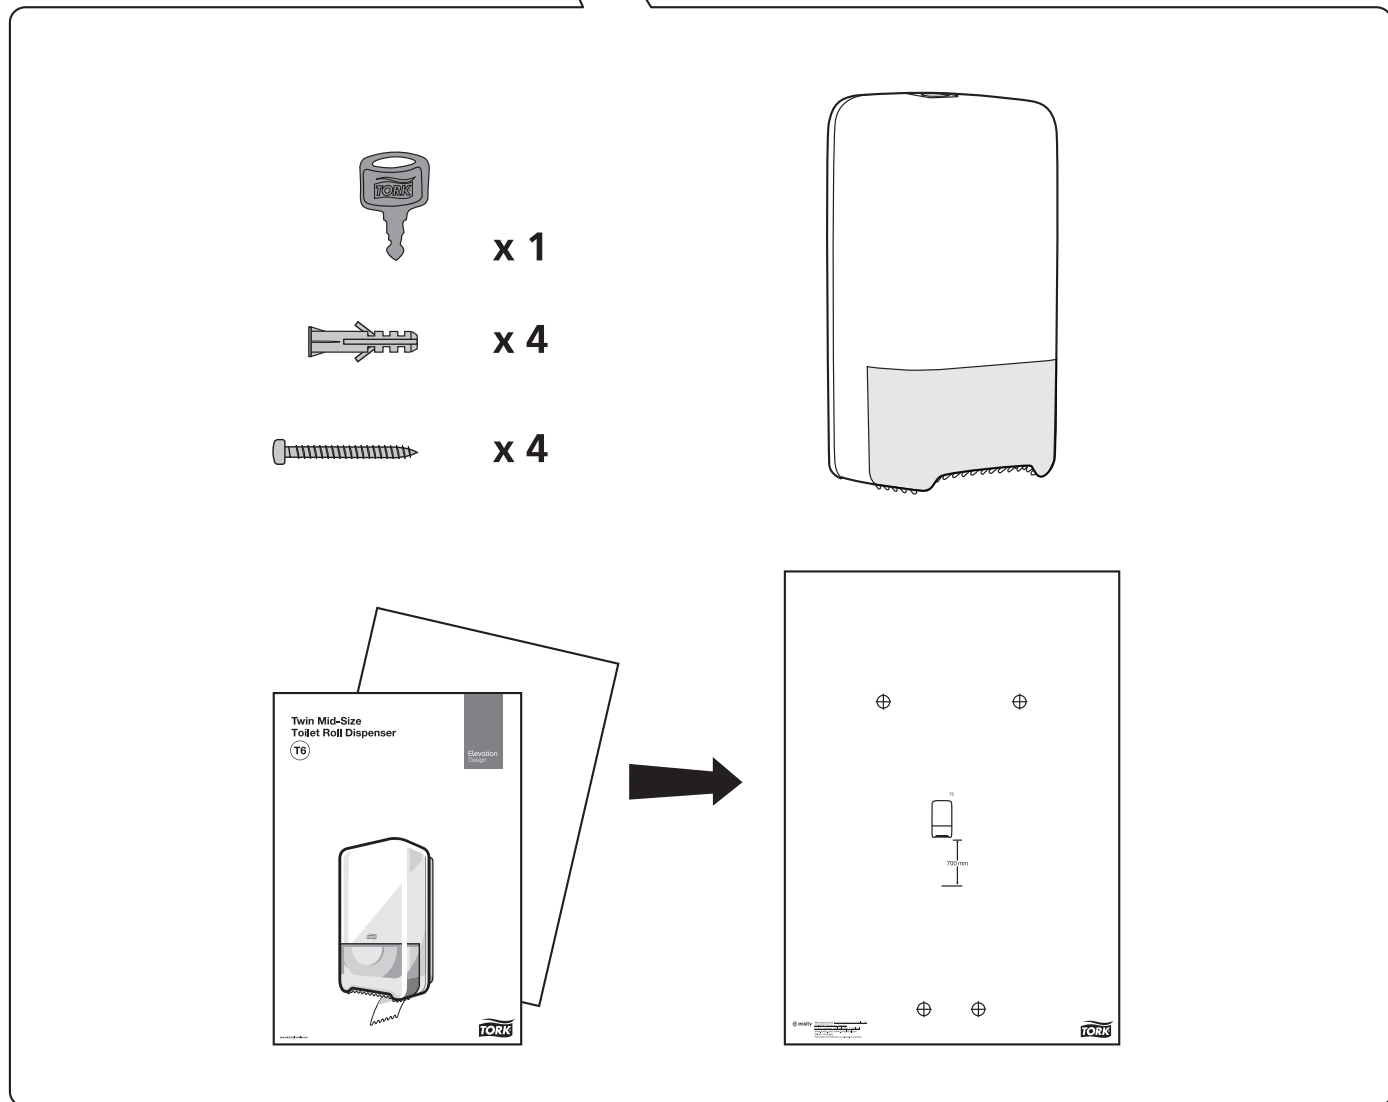

# Twin Mid-Size Toilet Roll Dispenser

T6

Elevation  
Design

2.

3.

4.

5.

1.