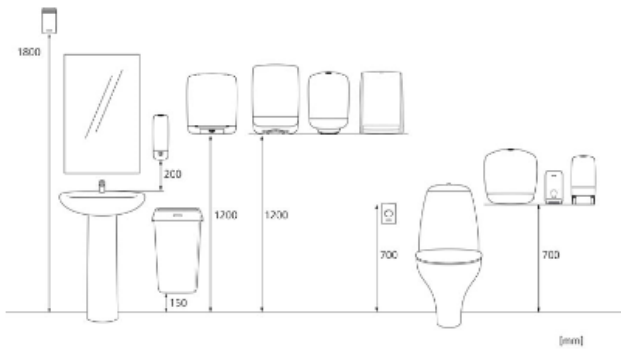

Product / Consumer pack

x 94 mm
y 192 mm
z 80 mm

White

0.235 kg

Transport pack

x 98 mm
y 195 mm
z 85 mm

1

0.303 kg

6414300092001

Transport pallet

x 800 mm
y 2120 mm
z 1200 mm

960

332.18 kg

6414300092018

Measurements and installing

Related products